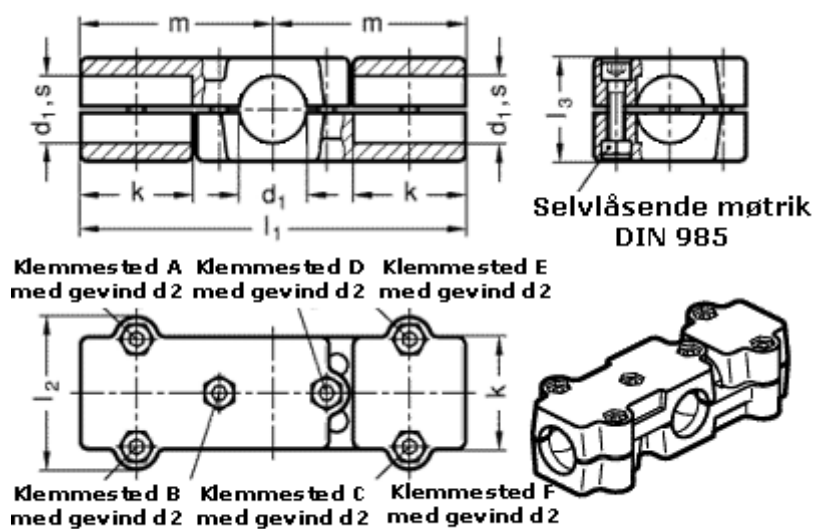

Article number: 20195B35602SW

Description: E+G double T-angel clamps  
GN 195-B35-60-2-SW

## Measures

d1 = B 35  
d2 = M8  
k = 60  
l1 = 203  
l2 = 79  
l3 = 59  
m = 101.5